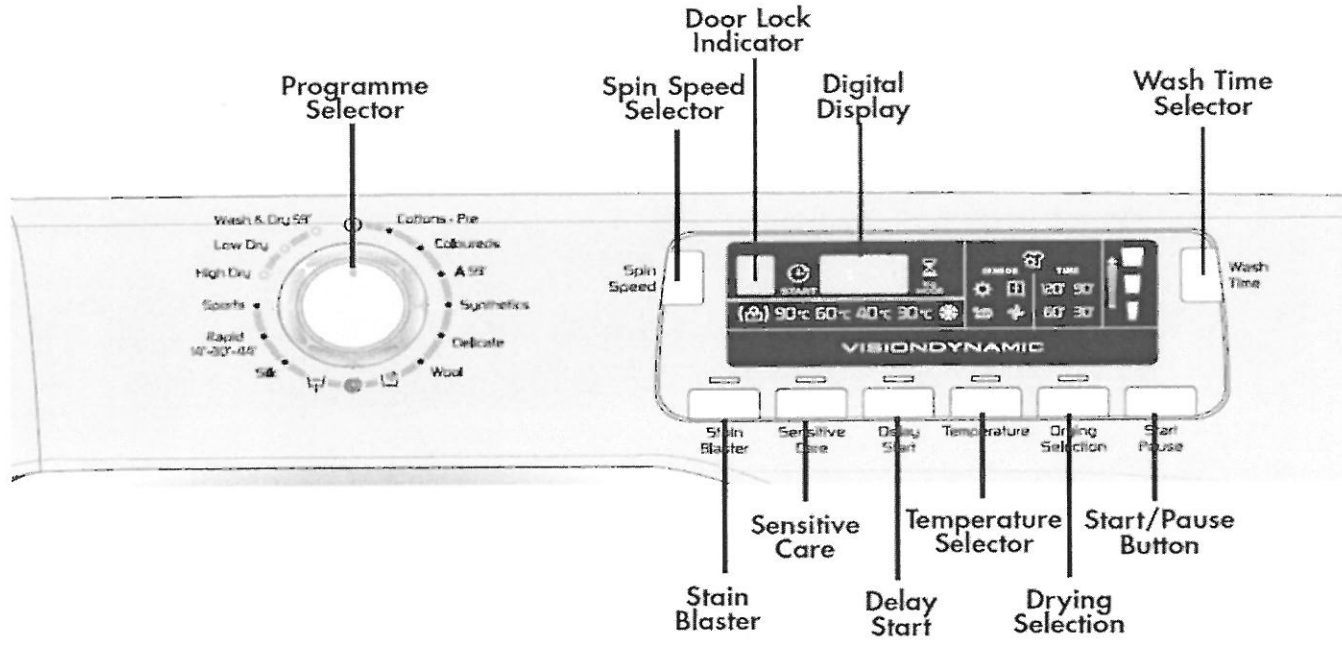

WDYN856D Washer-dryer User Guide

instore

600

Machine Layout

Detergent Dispenser

Control Panel

Note: for detailed operational and maintenance instructions, please refer to the user manual provided with your appliance.

Programme Guide

Programme	Fabric Type	Water Temp Recommended (C°)	Water Temp MAX (C°)	Spin Speed MAX (RPM)	Max Load Size (kg)	Max Dry Load (kg)	Length of Programme			Detergent		Automatic Drying Cycle		
							Short	Med	Long	2	1	High Heat	Low Heat	Not Available
Cottons + Pre		60	90	1400	8	5	01:42	02:02	02:52	✓	✓	✓		
Coloureds		40	60	1400	8	5	02:04	02:24	03:14	✓	✓	✓		
A 59'		60	60	1400	3	3	00:59	-	-	✓	✓	✓		
Synthetic		40	60	800	4	4	01:19	01:29	01:39	✓	✓	✓	✓	
Delicate		40	40	400	2.5	-	01:06	-	-	✓	✓	✓	✓	✓
Wool		40	40	800	2	-	00:59	-	-	✓	✓	✓	✓	✓
Rinse		-	-	800	-	-	00:35	-	-	✓	✓	✓	✓	
Spin		-	-	1400	-	-	00:09	-	-	-	-	✓	✓	
Drain		-	-	-	-	-	00:04	-	-	-	-	✓	✓	✓
Silk		30	30	0	1.5	-	00:56	-	-	✓	✓	✓	✓	✓
Rapid 14'-30'-44'		30	30	800	1.5	1.5	00:14	-	-	✓	✓	✓	✓	
		30	40	800	2.5	2.5	-	00:30	-	✓	✓	✓	✓	
		30	40	800	3.5	3.5	-	-	00:44	✓	✓	✓	✓	
Sports		30	30	800	2.5	2.5	01:20	-	-	✓	✓	✓	✓	
High Dry		-	-	-	-	5	-	03:50	-	-	✓	✓	✓	✓
Low Dry		-	-	-	-	4	-	02:50	-	-	✓	✓	✓	✓
Wash & Dry 59'		30	30	800	1.5	1.5	00:59	-	-	✓	✓	✓	✓	✓