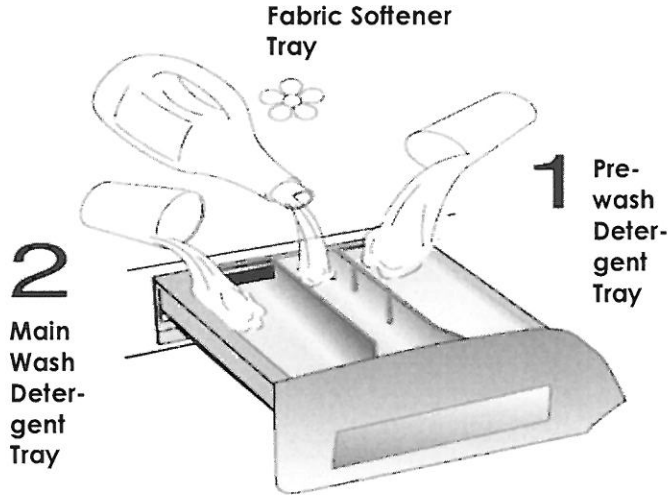

WDYN856D Washer-dryer User Guide

instore

600

Machine Layout

Detergent Dispenser

Control Panel

Note: for detailed operational and maintenance instructions, please refer to the user manual provided with your appliance.

Programme Guide

Programme	Fabric Type	Water Temp Recommended (C°)	Water Temp MAX (C°)	Spin Speed MAX (RPM)	Max Load Size (kg)	Max Dry Load (kg)	Length of Programme			Detergent		Automatic Drying Cycle		
							Short	Med	Long	2	1	High Heat	Low Heat	Not Available
Cottons + Pre		60	90	1400	8	5	01:42	02:02	02:52	✓	✓	✓		
Coloureds		40	60	1400	8	5	02:04	02:24	03:14	✓	✓	✓		
A 59'		60	60	1400	3	3	00:59	-	-	✓	✓	✓		
Synthetic		40	60	800	4	4	01:19	01:29	01:39	✓	✓	✓	✓	
Delicate		40	40	400	2.5	-	01:06	-	-	✓	✓	✓	✓	✓
Wool		40	40	800	2	-	00:59	-	-	✓	✓	✓	✓	✓
Rinse		-	-	800	-	-	00:35	-	-	✓	✓	✓	✓	
Spin		-	-	1400	-	-	00:09	-	-	-	-	✓	✓	
Drain		-	-	-	-	-	00:04	-	-	-	-	✓	✓	✓
Silk		30	30	0	1.5	-	00:56	-	-	✓	✓	✓	✓	✓
Rapid 14'-30'-44'		30	30	800	1.5	1.5	00:14	-	-	✓	✓	✓	✓	
		30	40	800	2.5	2.5	-	00:30	-	✓	✓	✓	✓	
		30	40	800	3.5	3.5	-	-	00:44	✓	✓	✓	✓	
Sports		30	30	800	2.5	2.5	01:20	-	-	✓	✓	✓	✓	
High Dry		-	-	-	-	5	-	03:50	-	-	✓	✓	✓	✓
Low Dry		-	-	-	-	4	-	02:50	-	-	✓	✓	✓	✓
Wash & Dry 59'		30	30	800	1.5	1.5	00:59	-	-	✓	✓	✓	✓	✓