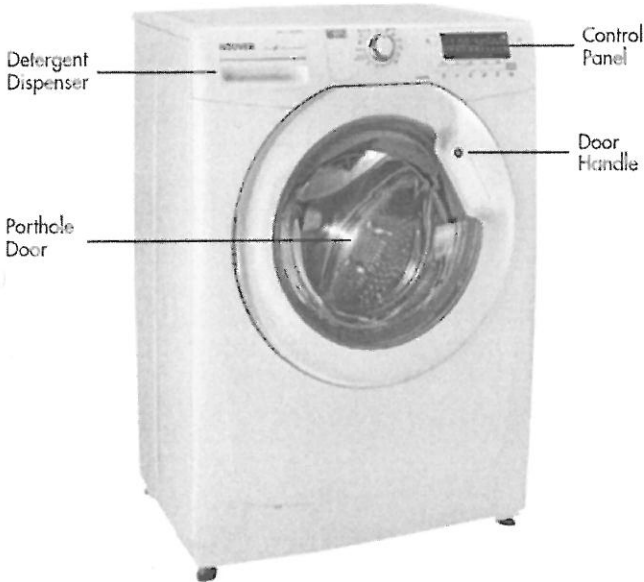

WDYN856D Washer-dryer User Guide

instore

600

Machine Layout

Detergent Dispenser

Control Panel

Note: for detailed operational and maintenance instructions, please refer to the user manual provided with your appliance.

Programme Guide

Programme	Fabric Type	Water Temp Recommended (C°)	Water Temp MAX (C°)	Spin Speed MAX (RPM)	Max Load Size (kg)	Max Dry Load (kg)	Length of Programme			Detergent		Automatic Drying Cycle		
							Short	Med	Long	2	1	High Heat	Low Heat	Not Available
Cottons + Pre		60	90	1400	8	5	01:42	02:02	02:52	✓	✓	✓		
Coloureds		40	60	1400	8	5	02:04	02:24	03:14	✓	✓	✓		
A 59'		60	60	1400	3	3	00:59	-	-	✓	✓	✓		
Synthetic		40	60	800	4	4	01:19	01:29	01:39	✓	✓	✓	✓	
Delicate		40	40	400	2.5	-	01:06	-	-	✓	✓	✓	✓	✓
Wool		40	40	800	2	-	00:59	-	-	✓	✓	✓	✓	✓
Rinse		-	-	800	-	-	00:35	-	-	✓	✓	✓	✓	
Spin		-	-	1400	-	-	00:09	-	-	-	-	✓	✓	
Drain		-	-	-	-	-	00:04	-	-	-	-	✓	✓	✓
Silk		30	30	0	1.5	-	00:56	-	-	✓	✓	✓	✓	✓
Rapid 14'-30'-44'		30	30	800	1.5	1.5	00:14	-	-	✓	✓	✓	✓	
		30	40	800	2.5	2.5	-	00:30	-	✓	✓	✓	✓	
		30	40	800	3.5	3.5	-	-	00:44	✓	✓	✓	✓	
Sports		30	30	800	2.5	2.5	01:20	-	-	✓	✓	✓	✓	
High Dry		-	-	-	-	5	-	03:50	-	-	✓	✓	✓	✓
Low Dry		-	-	-	-	4	-	02:50	-	-	✓	✓	✓	✓
Wash & Dry 59'		30	30	800	1.5	1.5	00:59	-	-	✓	✓	✓	✓	✓